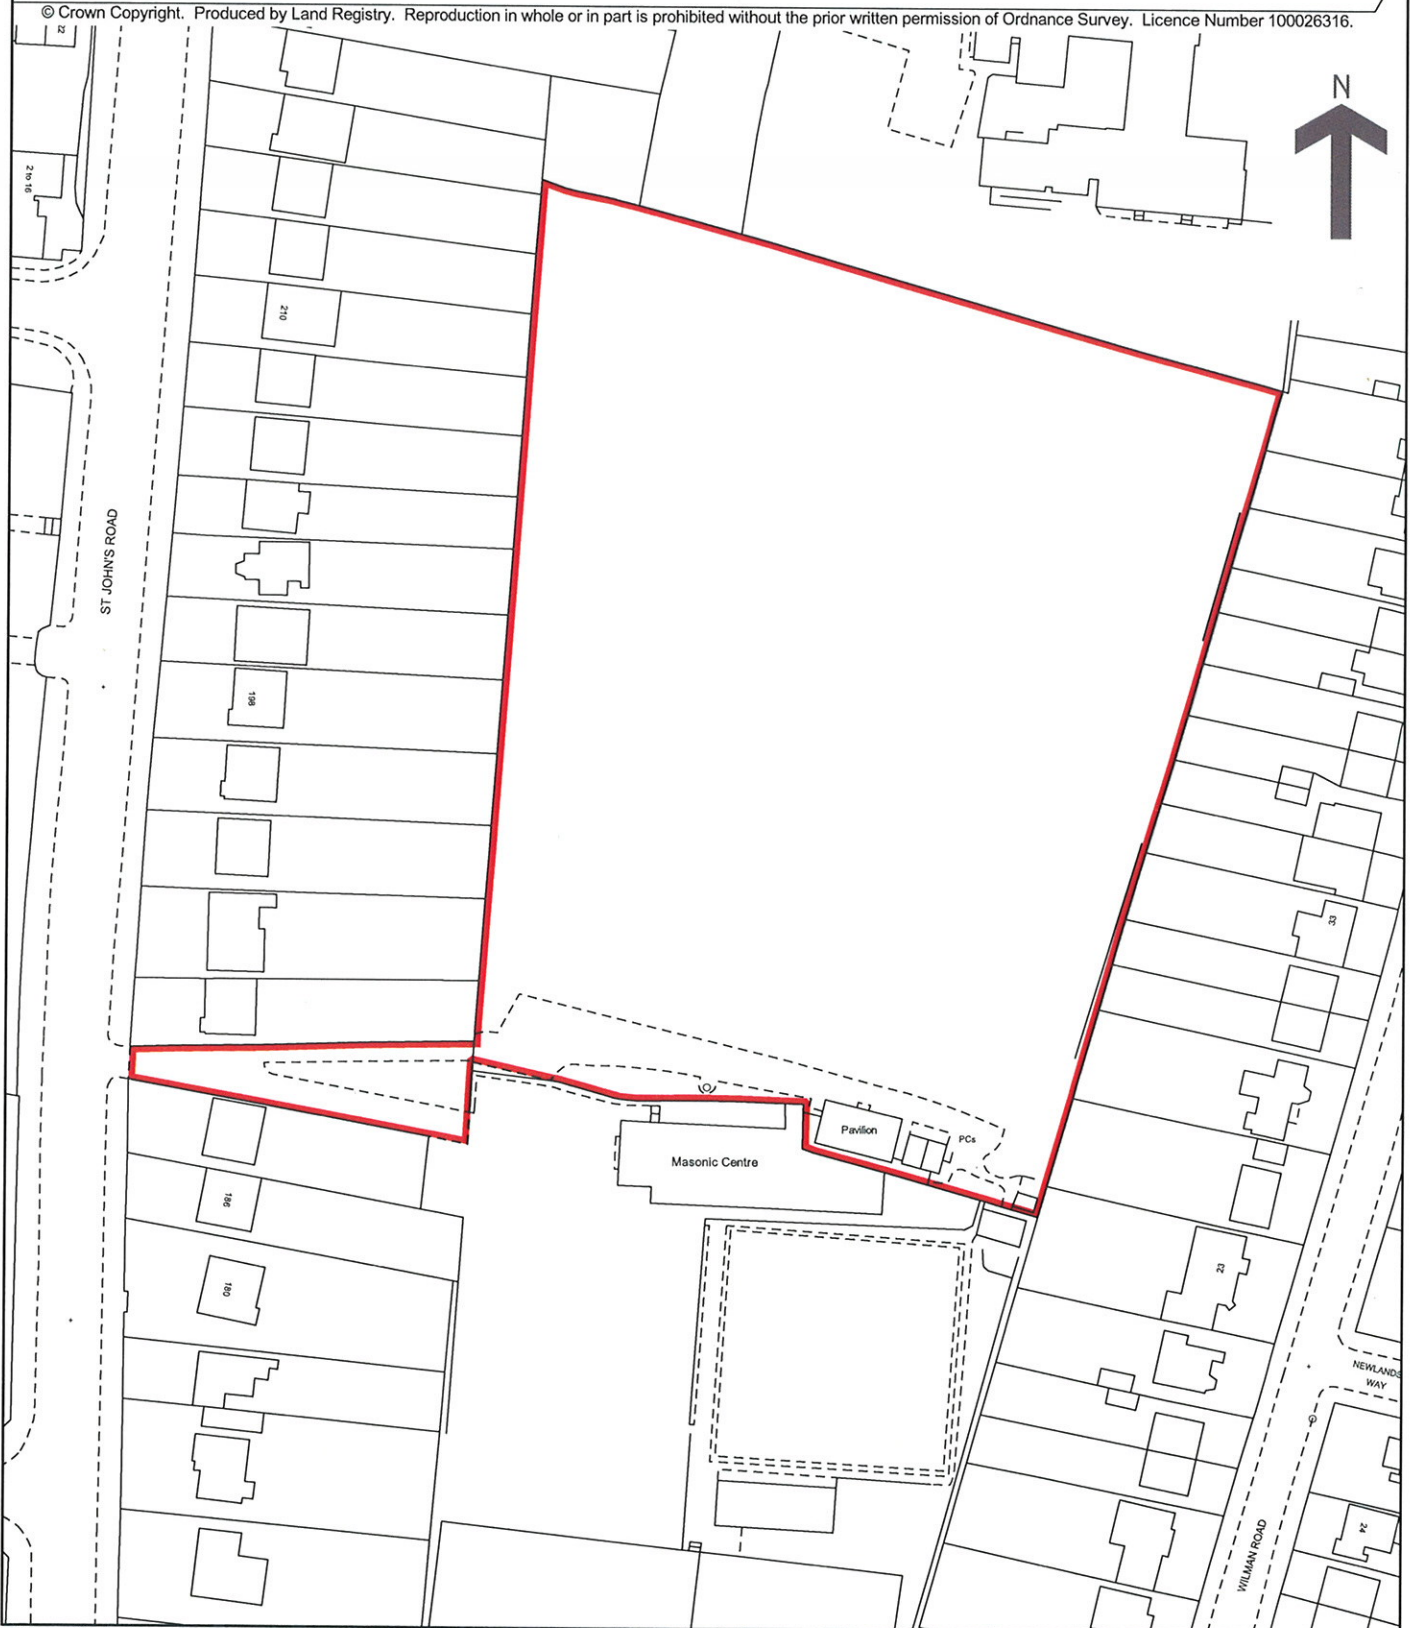

Land Registry Official copy of title plan

Title number **K924591**
Ordnance Survey map reference **TQ5841SW**
Scale **1:1250**
Administrative area **Kent: Tunbridge Wells**

© Crown Copyright. Produced by Land Registry. Reproduction in whole or in part is prohibited without the prior written permission of Ordnance Survey. Licence Number 100026316.

This official copy issued on 17 July 2007 shows the state of this title plan on 17 July 2007 at 10:22:37. It is admissible in evidence to the same extent as the original (s.67 Land Registration Act 2002).

This title plan shows the general position, not the exact line, of the boundaries. It may be subject to distortions in scale. Measurements scaled from this plan may not match measurements between the same points on the ground. See Land Registry Public Guide 7 - Title Plans.