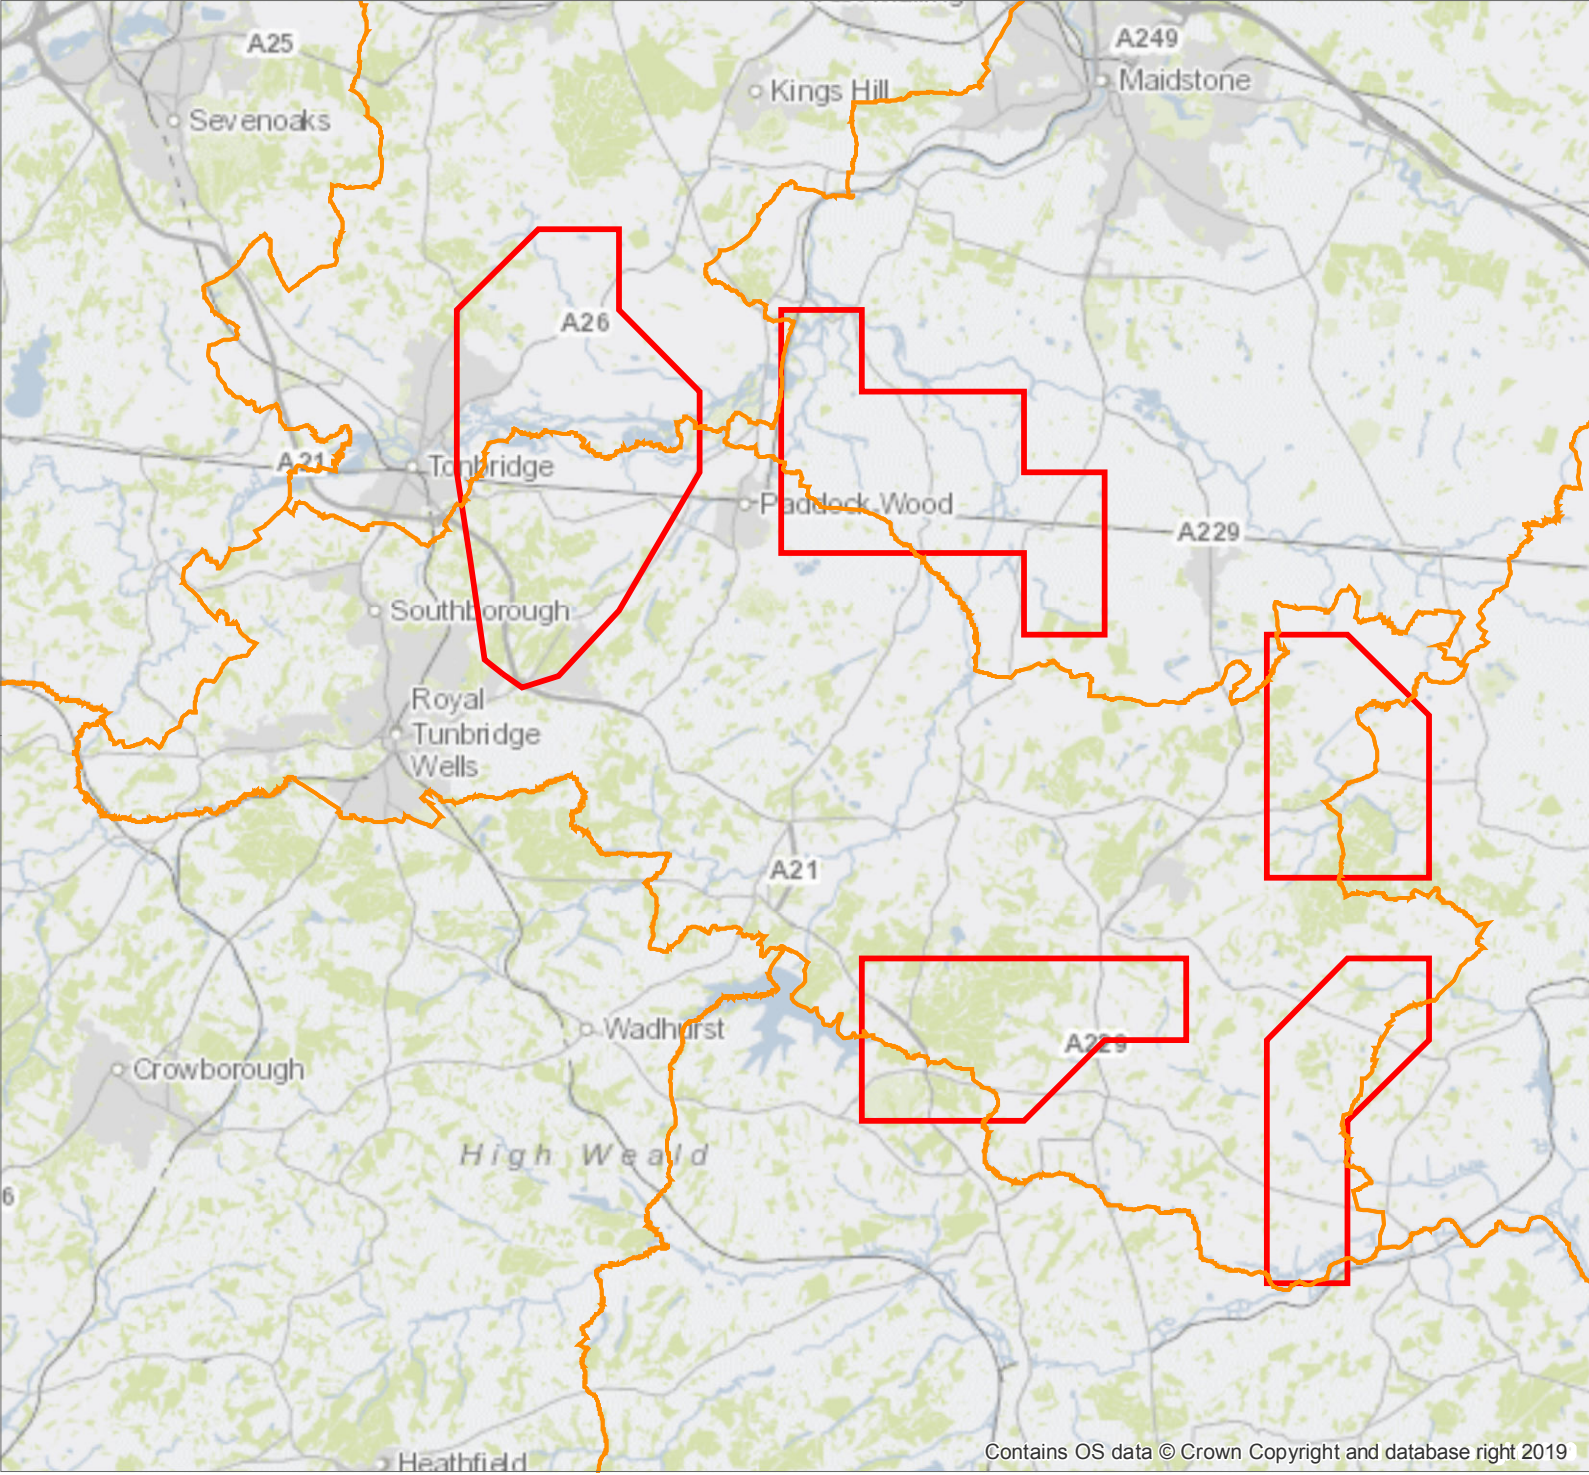

Turtle Dove Friendly Zones in Tunbridge Wells

Legend:

-  District Level Admin (GB)
-  Turtle Dove Friendly Zones ('corrected')

Acknowledgements & notes:

Created by: RSPB
© Crown Copyright. All rights reserved. RSPB licence 100021787.

Map scale = 1:186,631 Date printed: 21/10/2019